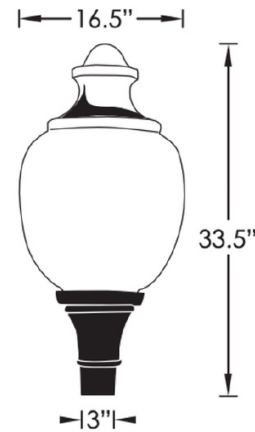

## Features

- Black Die Cast Aluminum Housing
- Clear Polycarbonate or Frost UV Acrylic Cover
- Fits Standard 3" OD Poles (*Pole Not Included*)
- UL Listed Wet Location
- Universal Voltage 120/277V 50/60Hz
- Buy American Act Compliant
- CCT - 3000K, 4000K & 5000K Available

## Dimensions