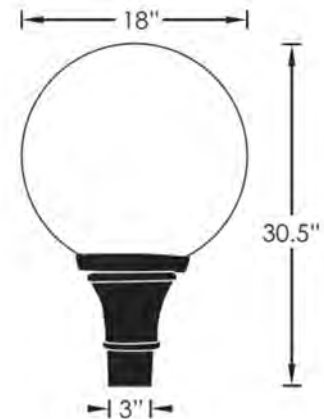

## Features

- Black Die Cast Aluminum Housing
- White, Clear or Frost UV Resistant Acrylic Globe
- Fits Standard 3" OD Poles
- UL Listed Wet Location
- Universal Voltage 120/277V 50/60Hz
- Buy American Act Compliant
- CCT - 3000K, 4000K & 5000K Available

White Globe shown

## Dimensions