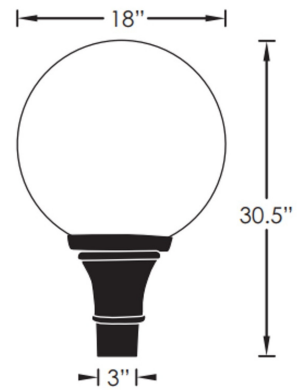

SELECT **Winchester Series 877**

DESCRIPTION

Enhance your outdoor lighting with our premium 877 Globe LED-ready Post Top Fixture. Designed to fit standard 3" OD poles, this fixture combines functionality with an elegant aesthetic to elevate any outdoor space. This unit is available with a UV resistant white, frost, or clear globe.

FEATURES

- UV Resistant White, Frost, or Clear Globe
- Decorative Black Die Cast Aluminum Housing
- Fits Standard 3" OD Poles
- Wet Location Ready
- Buy American Act Compliant
- Available With a House Shield
- 3 Year Warranty

WATTAGE/LUMENS

E26 Medium Base

- E26 Medium Base (Lamp Sold Separately)

E39 Mogul Base

- E39 Mogul Base (Lamp Sold Separately)

ORDERING GUIDE (Sample: 87715-E26)

Family	Lens Color	BASE COLOR	Wattage	CCT	Options
877	1 - White	5 - Black	E26 - Medium Base	-	HS - 180° House Shield
	6 - Frost		E39 - Mogul Base		
	9 - Clear				

Specifications subject to change without notice

FEATURES

BAA Compliant

Medium Base

sales@inconlighting.com Ph. 407-323-5630

Rev 04/25 www.inconlighting.com/877

PROJECT:

SCHEDULE:

DATE:

PREPARED BY:

NOTES:

D6) !&!6? !'8ci V'Y'DcghHd'fgc'X'gy'dUfUHY'ntk

ADDITIONAL NOTES