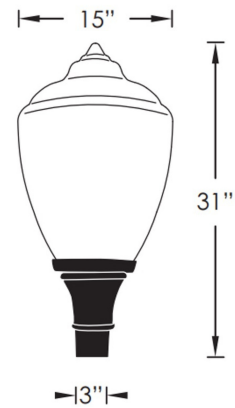

SELECT Coronada Series 878

DESCRIPTION

Enhance your outdoor lighting with our premium 878 Acorn LED-ready Post Top Fixture. Designed to fit standard 3" OD poles, this fixture combines functionality with an elegant aesthetic to elevate any outdoor space. This unit is available with a clear or frost acorn polycarbonate diffuser.

FEATURES

- Clear or Frost Polycarbonate Diffuser
- Decorative Black Die Cast Aluminum Housing
- Fits Standard 3" OD Poles
- Wet Location Ready
- Buy American Act Compliant
- Available With a House Shield
- 3 Year Warranty

WATTAGE/LUMENS

E26 Medium Base

- E26 Medium Base (*Lamp Sold Separately*)

E39 Mogul Base

- E39 Mogul Base (*Lamp Sold Separately*)

ORDERING GUIDE (Sample: 87895-E26)

Family	Lens Color	BASE COLOR	Wattage	CCT	Options
878	9 - Clear	5 - Black	E26 - Medium Base	-	FN - Black Finial HS - 180° House Shield DS - Dark Sky Shield*
	6 - Frost		E39 - Mogul Base		

Specifications subject to change without notice

FEATURES

BAA Compliant

Medium Base

PROJECT: _____

SCHEDULE: _____ DATE: _____

PREPARED BY: _____

NOTES: _____

D6) !&!6? !' 8ci V'Y'DcghHc d'fgc X'gy'dUfUHY'ntk

ADDITIONAL NOTES

*The Dark Sky Shield must be used with the ED23.5 or ED28 LED filament lamps (sold separately).