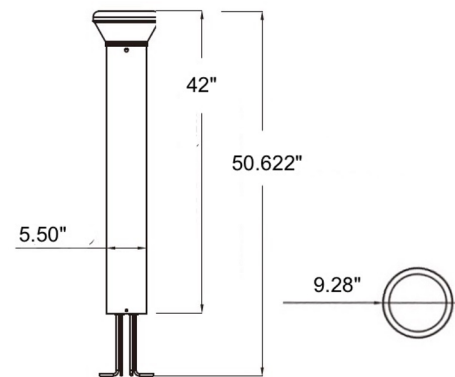

Applications

- Pathway & Walkways
- Outdoor Use Only

Wattage/Lumens

Integrated LED System (120-277V)

- 26 Watt Integrated LED
 - 4000K/3000lm

Warranty

- 5 Year

Options

- Emergency Battery Back Up

Dimensions

ORDERING GUIDE

Family	Lens Color	Base Color	Wattage	CCT	Options
888	6 - Frost	3B - Bronze	26LED - 26W	40K - 4000K	B10 - Emergency Back Up