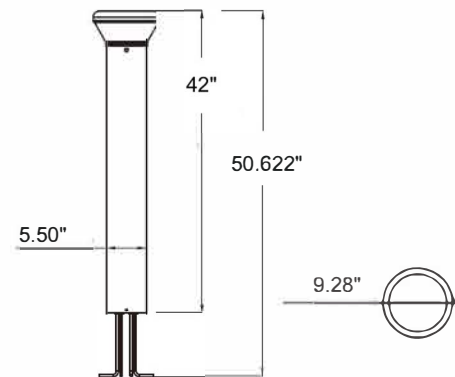

Applications

- Pathway & Walkways
- Outdoor Use Only

Wattage/Lumens

Integrated LED System (120-277V)

- 26 Watt Integrated LED
 - 3000K/2800lm
 - 4000K/3000lm
 - 5000K/3100lm

Warranty

- 5 Year

Options

- Emergency Battery Back Up

Dimensions

ORDERING GUIDE

Family	Lens Color	Base Color	Wattage	CCT	Options
888	6 - Frost	3B - Bronze	26LED - 26W	3CCT	B10 - Emergency Back Up